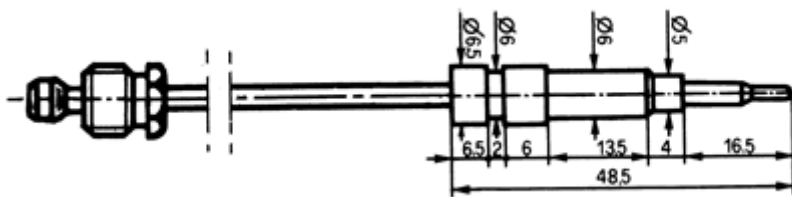

## REPLACEMENT STRAIGHT THERMOCOUPLES

The specific replacements shown below are standard production usually available ex stock for immediate despatch. These are only a small selection of over 200 types of thermocouple currently produced. Please contact us to discuss any other variations required (length, joints, fittings, etc.)

### "ST" Joint - M 9 x 1 fitting - Reinforced head

Compatible with SIT

Code 917 520 22	Length 220mm	£ 3.00
Code 917 520 33	Length 330mm	£ 3.20
Code 917 520 45	Length 450mm	£ 3.35
Code 917 520 60	Length 600mm	£ 3.55
Code 917 520 80	Length 800mm	£ 3.85
Code 917 520 90	Length 900mm	£ 4.00
Code 917 521 00	Length 1000mm	£ 4.15
Code 917 521 20	Length 1200mm	£ 4.35