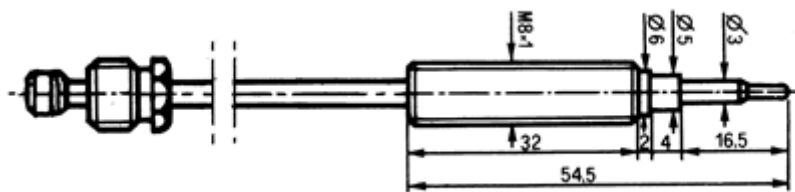

REPLACEMENT STRAIGHT THERMOCOUPLES

The specific replacements shown below are standard production usually available ex stock for immediate despatch. These are only a small selection of over 200 types of thermocouple currently produced. Please contact us to discuss any other variations required (length, joints, fittings, etc.)

"FL" Joint - M 8 x 1 fitting - Reinforced head

Compatible with JUNKERS - SIT

Code 917 210 22	Length 220mm	£ 3.25
Code 917 210 33	Length 330mm	£ 3.45
Code 917 210 45	Length 450mm	£ 3.60
Code 917 210 60	Length 600mm	£ 3.80
Code 917 210 80	Length 800mm	£ 4.10
Code 917 210 90	Length 900mm	£ 4.25
Code 917 211 00	Length 1000mm	£ 4.40
Code 917 211 20	Length 1200mm	£ 4.60