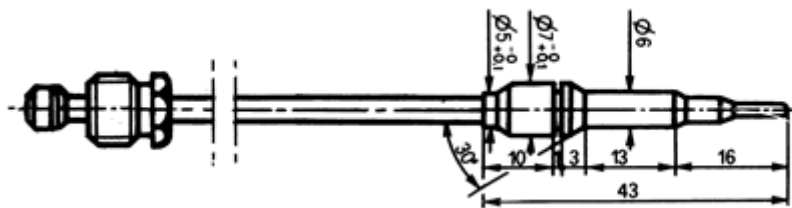

## REPLACEMENT STRAIGHT THERMOCOUPLES

The specific replacements shown below are standard production usually available ex stock for immediate despatch. These are only a small selection of over 200 types of thermocouple currently produced. Please contact us to discuss any other variations required (length, joints, fittings, etc.)

### "VL" Joint - M 8 x 1 fitting

Compatible with VALLIANT

Code 917 610 33

Length 330mm

£ 3.00

Code 917 610 45

Length 450mm

£ 3.15