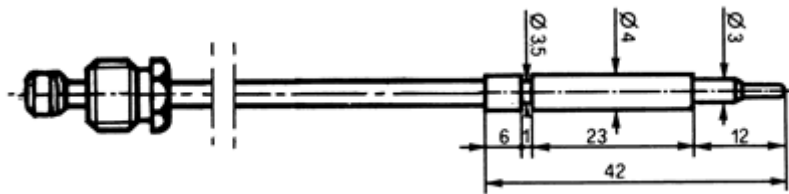

REPLACEMENT STRAIGHT THERMOCOUPLES

The specific replacements shown below are standard production usually available ex stock for immediate despatch. These are only a small selection of over 200 types of thermocouple currently produced. Please contact us to discuss any other variations required (length, joints, fittings, etc.)

"CH" Joint - M 10 x 1 fitting

Compatible with CHAFFOTEAUX

Code 917 130 22

Length 220mm

£ 2.95

Code 917 130 27

Length 270mm

£ 3.05