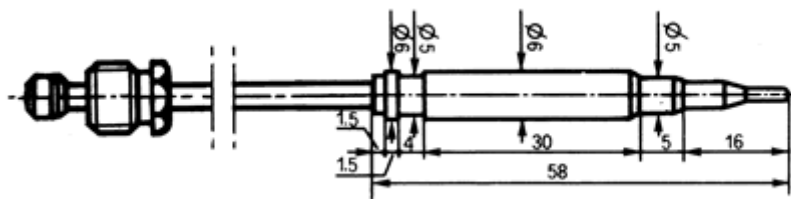

## REPLACEMENT STRAIGHT THERMOCOUPLES

The specific replacements shown below are standard production usually available ex stock for immediate despatch. These are only a small selection of over 200 types of thermocouple currently produced. Please contact us to discuss any other variations required (length, joints, fittings, etc.)

### "SD" Joint - M 10 x 1 fitting

Compatible with SAUNIER DUVAL

Code 917 430 22	Length 220mm	£ 3.25
Code 917 430 27	Length 270mm	£ 3.35
Code 917 430 50	Length 500mm	£ 3.75

**cewal** UK LTD

Unit 4C • Woodhall Business Park • Sudbury • Suffolk • CO10 1WH