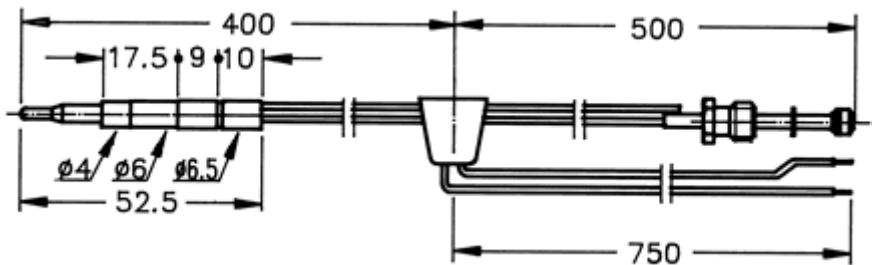

"ST" Joint M 11/32 (ASA) fitting - 750mm approx. cables

Code 917 700 60

Length 600mm

£ 4.45

Code 917 700 90

Length 900mm

£ 4.95

cewal UK LTD