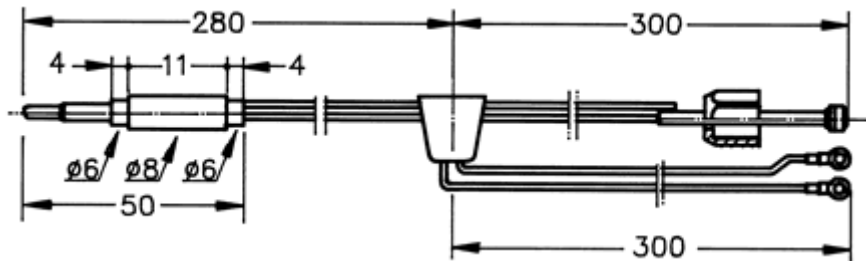

### "LB" Joint - Female fitting - 750mm approx. cables

Compatible with LEBLANC

Code 917 730 60

Length 580mm

£ 5.95

**cewal** UK LTD

Unit 4C • Woodhall Business Park • Sudbury • Suffolk • CO10 1WH

Tel: +44 (0) 1787 882038 • Fax: +44 (0) 1787 882039